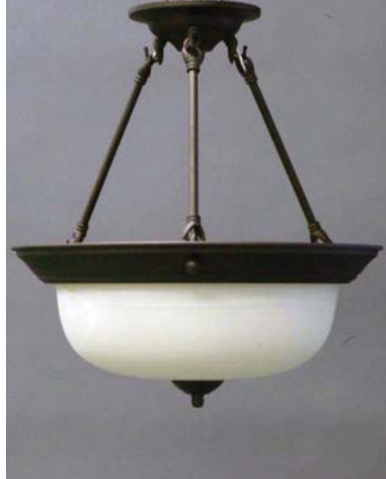

10778EB

15"H X 11"W 2 60W(M)

A444-3712EB

16"H X 13"W 2 75W(M)

10779EB

17"H X 15"W 3 60W(M)

(Alabaster) (EB, PB, PE, RU & TW)