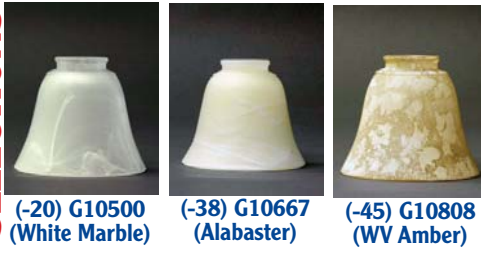

POPULAR GLASS SELECTIONS

FAN & BLADE FINISHES:

- 15315-50EB Medium Oak/Flat Black
- 15315-50PE Pickled Oak/White
- 15315-50RU Rust/Distressed Pine

All 15315 fans include a fan kit with one G10511 white marble globe in one carton. Glass is 13.5" in diameter. Uses 3 60W(C) bulbs per EPA standards.